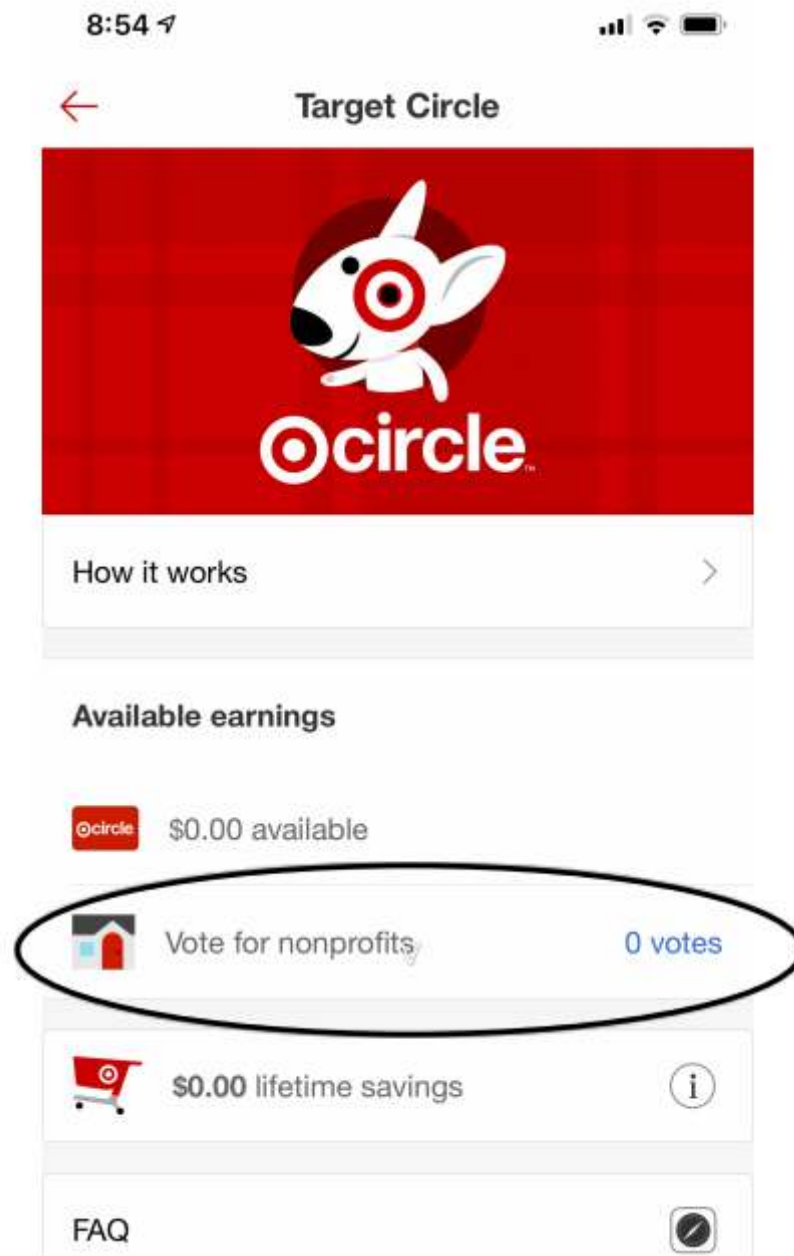

how voting works

Join Target Circle for free access to an even more rewarding Target run. Find out more about Target Circle at www.target.com/circle

1. **Earning Votes In-Store:** At check out, give phone number or scan your Target Circle barcode by tapping “Redeem saved offers” or in Wallet in the Target App. Or enter receipt numbers within 7 days to collect earnings from eligible in-store purchases.
2. **Earning Votes Online:** Sign into your connected Target account on target.com or in the Target app.
3. **Casting Votes:** Open target.com/circle and go to Community Support. Or open the Target App, go to your Circle benefits, and Vote For Nonprofits. Nonprofits will display in a list with their name, logo, mission, and website link.
4. **Preferred Store:** Different nonprofits are displayed in different communities. To see which communities you are featured in, please refer to the Official Marketing Toolkit.

sign up at target.com/circle

circle™

More rewarding, all around.™

Join free.

The image shows the Target Circle logo, which consists of the word "circle" in a white, lowercase, sans-serif font. The letter "o" is replaced by the Target bullseye logo. To the right of the text is a white cartoon dog mascot with a red bullseye on its forehead, set against a dark red circular background. The entire graphic is on a solid red background.

Target Circle is in beta and only available in select areas right now.

Target App

1. Open the Target app
2. Click your name, bottom right
3. Click Circle banner
4. Click "Vote for nonprofits"

vote at target.com/circle

Every eligible purchase at Target is equal to 1 vote

circle Dashboard Redeem Benefits Ways to Earn

Target.com

Help us help others

Cast your vote to direct where Target gives in your community.

Current Nonprofits February 12 - April 7	days left 7	my votes 0
---	----------------	---------------