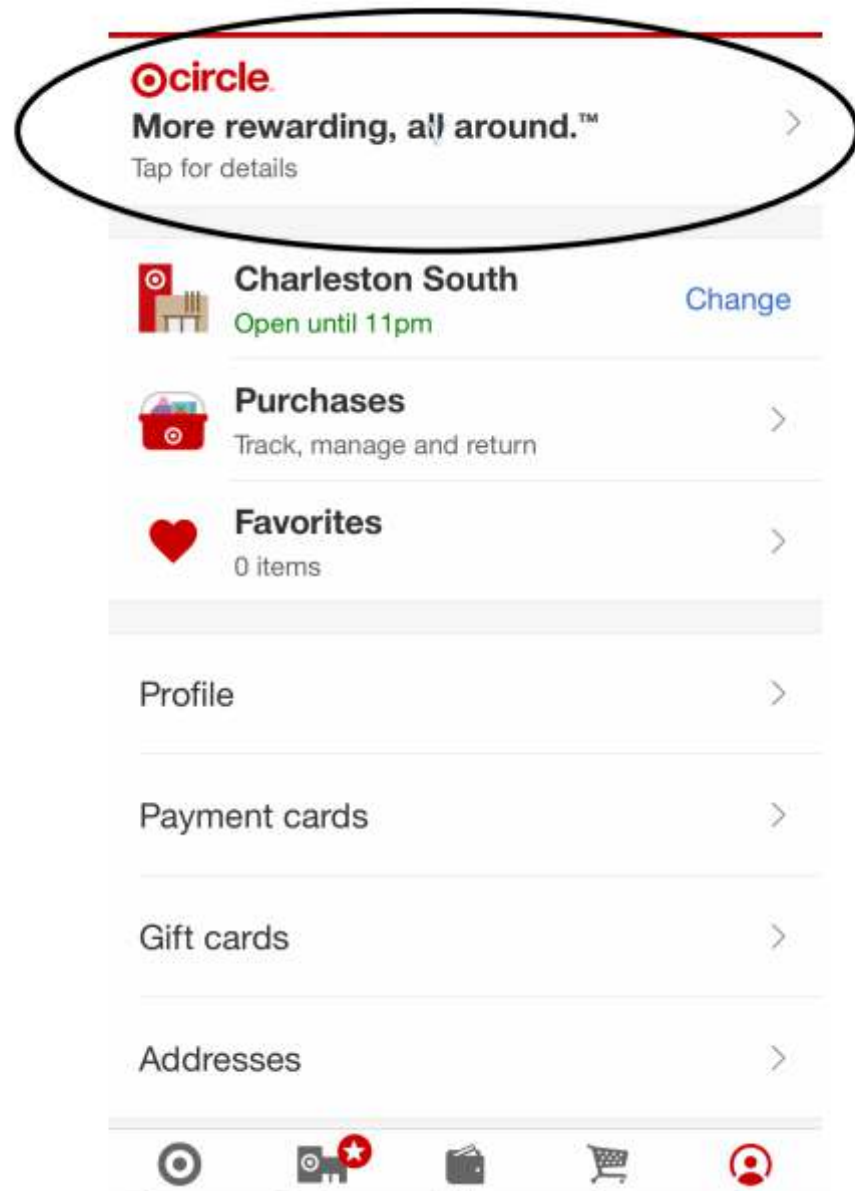

how voting works

Join Target Circle for free access to an even more rewarding Target run. Find out more about Target Circle at www.target.com/circle

1. **Earning Votes In-Store:** At check out, give phone number or scan your Target Circle barcode by tapping “Redeem saved offers” or in Wallet in the Target App. Or enter receipt numbers within 7 days to collect earnings from eligible in-store purchases.
2. **Earning Votes Online:** Sign into your connected Target account on target.com or in the Target app.
3. **Casting Votes:** Open target.com/circle and go to Community Support. Or open the Target App, go to your Circle benefits, and Vote For Nonprofits. Nonprofits will display in a list with their name, logo, mission, and website link.
4. **Preferred Store:** Different nonprofits are displayed in different communities. To see which communities you are featured in, please refer to the Official Marketing Toolkit.

sign up at target.com/circle

circle™

More rewarding, all around.™

Join free.

The image shows the Target Circle logo, which consists of the word "circle" in a white, lowercase, sans-serif font. The letter "o" is replaced by the Target bullseye logo. To the right of the text is a white cartoon dog mascot with a red bullseye on its forehead, set against a dark red circular background. The entire graphic is on a solid red background.

Target Circle is in beta and only available in select areas right now.

Target App

1. Open the Target app
2. Click your name, bottom right
3. Click Circle banner
4. Click "Vote for nonprofits"

vote at target.com/circle